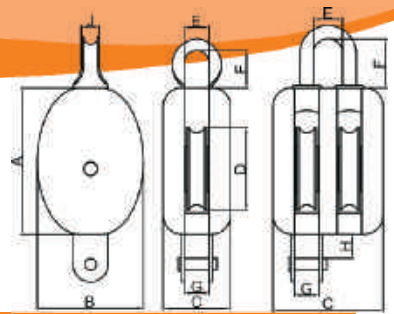

YachtBlocks

Type:

YachtBlocks single sheaves with becket

	Yacht Block 10N1+	Yacht Block 12N1+	Yacht Block 14N1+
Rope mm	8-10 mm	10-12 mm	12-14 mm
A	78	90	104
B	57	68	77
C	46	48	54
D	40	50	60
E	12	13	13
F	17	18	19
G	14	16	18
H	17	21	21
J	6	8	8
kg	0,25	0,36	0,47

YachtBlocks double sheaves with becket

	Yacht Block 10N2+	Yacht Block 12N2+	Yacht Block 14N2+
Rope mm	8-10 mm	10-12 mm	12-14 mm
A	78	90	104
B	57	68	77
C	72	76	84
D	40	50	60
E	17	18	20
F	21	24	25
G	14	16	18
H	17	21	21
J	8	10	10
kg	0,35	0,56	0,87

YachtBlocks tripple sheaves with becket

	Yacht Block 10N3+	Yacht Block 12N3+	Yacht Block 14N3+
Rope mm	8-10 mm	10-12 mm	12-14 mm
A	78	90	104
B	57	68	77
C	98	93	114
D	40	50	60
E	42	44	48
F	30	30	30
G	14	16	18
H	17	21	21
J	10	12	12
kg	0,45	0,76	0,87

YachtBlocks

Type:

YachtBlocks single sheaves swivel

	Yacht Block 10N1SW	Yacht Block 12N1SW	Yacht Block 14N1SW
Rope mm	8-10 mm	10-12 mm	12-14 mm
A	78	90	104
B	57	68	77
C	46	48	54
D	40	50	60
E	14	14	16
F	8	10	10
G	14	16	18
J	20	22	24
kg	0,25	0,35	0,45