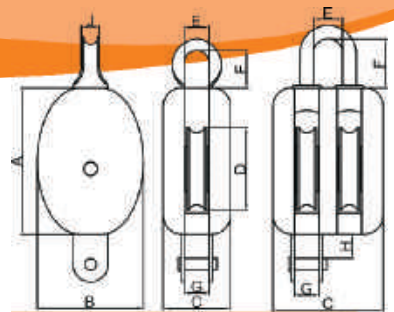

YachtBlocks

Type:

YachtBlocks single sheaves swivel

	Yacht Block 10N1SW	Yacht Block 12N1SW	Yacht Block 14N1SW
Rope mm	8-10 mm	10-12 mm	12-14 mm
A	78	90	104
B	57	68	77
C	46	48	54
D	40	50	60
E	14	14	16
F	8	10	10
G	14	16	18
J	20	22	24
kg	0,25	0,35	0,45

YachtBlocks double sheaves swivel

	Yacht Block 10N2SW	Yacht Block 12N2SW	Yacht Block 14N2SW
Rope mm	8-10 mm	10-12 mm	12-14 mm
A	78	90	104
B	57	68	77
C	72	76	84
D	40	50	60
E	14	16	16
F	10	10	10
G	14	16	18
J	22	24	24
kg	0,38	0,57	0,73

YachtBlocks tripple sheaves swivel

	Yacht Block 10N3SW	Yacht Block 12N3SW	Yacht Block 14N3SW
Rope mm	8-10 mm	10-12 mm	12-14 mm
A	78	90	104
B	57	68	77
C	98	93	114
D	40	50	60
E	14	16	16
F	10	10	10
G	14	16	18
J	22	24	24
kg	0,45	0,9	1,08

YachtBlocks

Type:

YachtBlocks single sheaves swivel with becket

	Yacht Block 10N1SW+	Yacht Block 12N1SW+	Yacht Block 14N1SW+
Rope mm	8-10 mm	10-12 mm	12-14 mm
A	78	90	104
B	57	68	77
C	46	48	54
D	40	50	60
E	14	14	16
F	8	10	10
G	14	16	18
H	17	21	21
J	20	22	24
kg	0,3	0,41	0,52